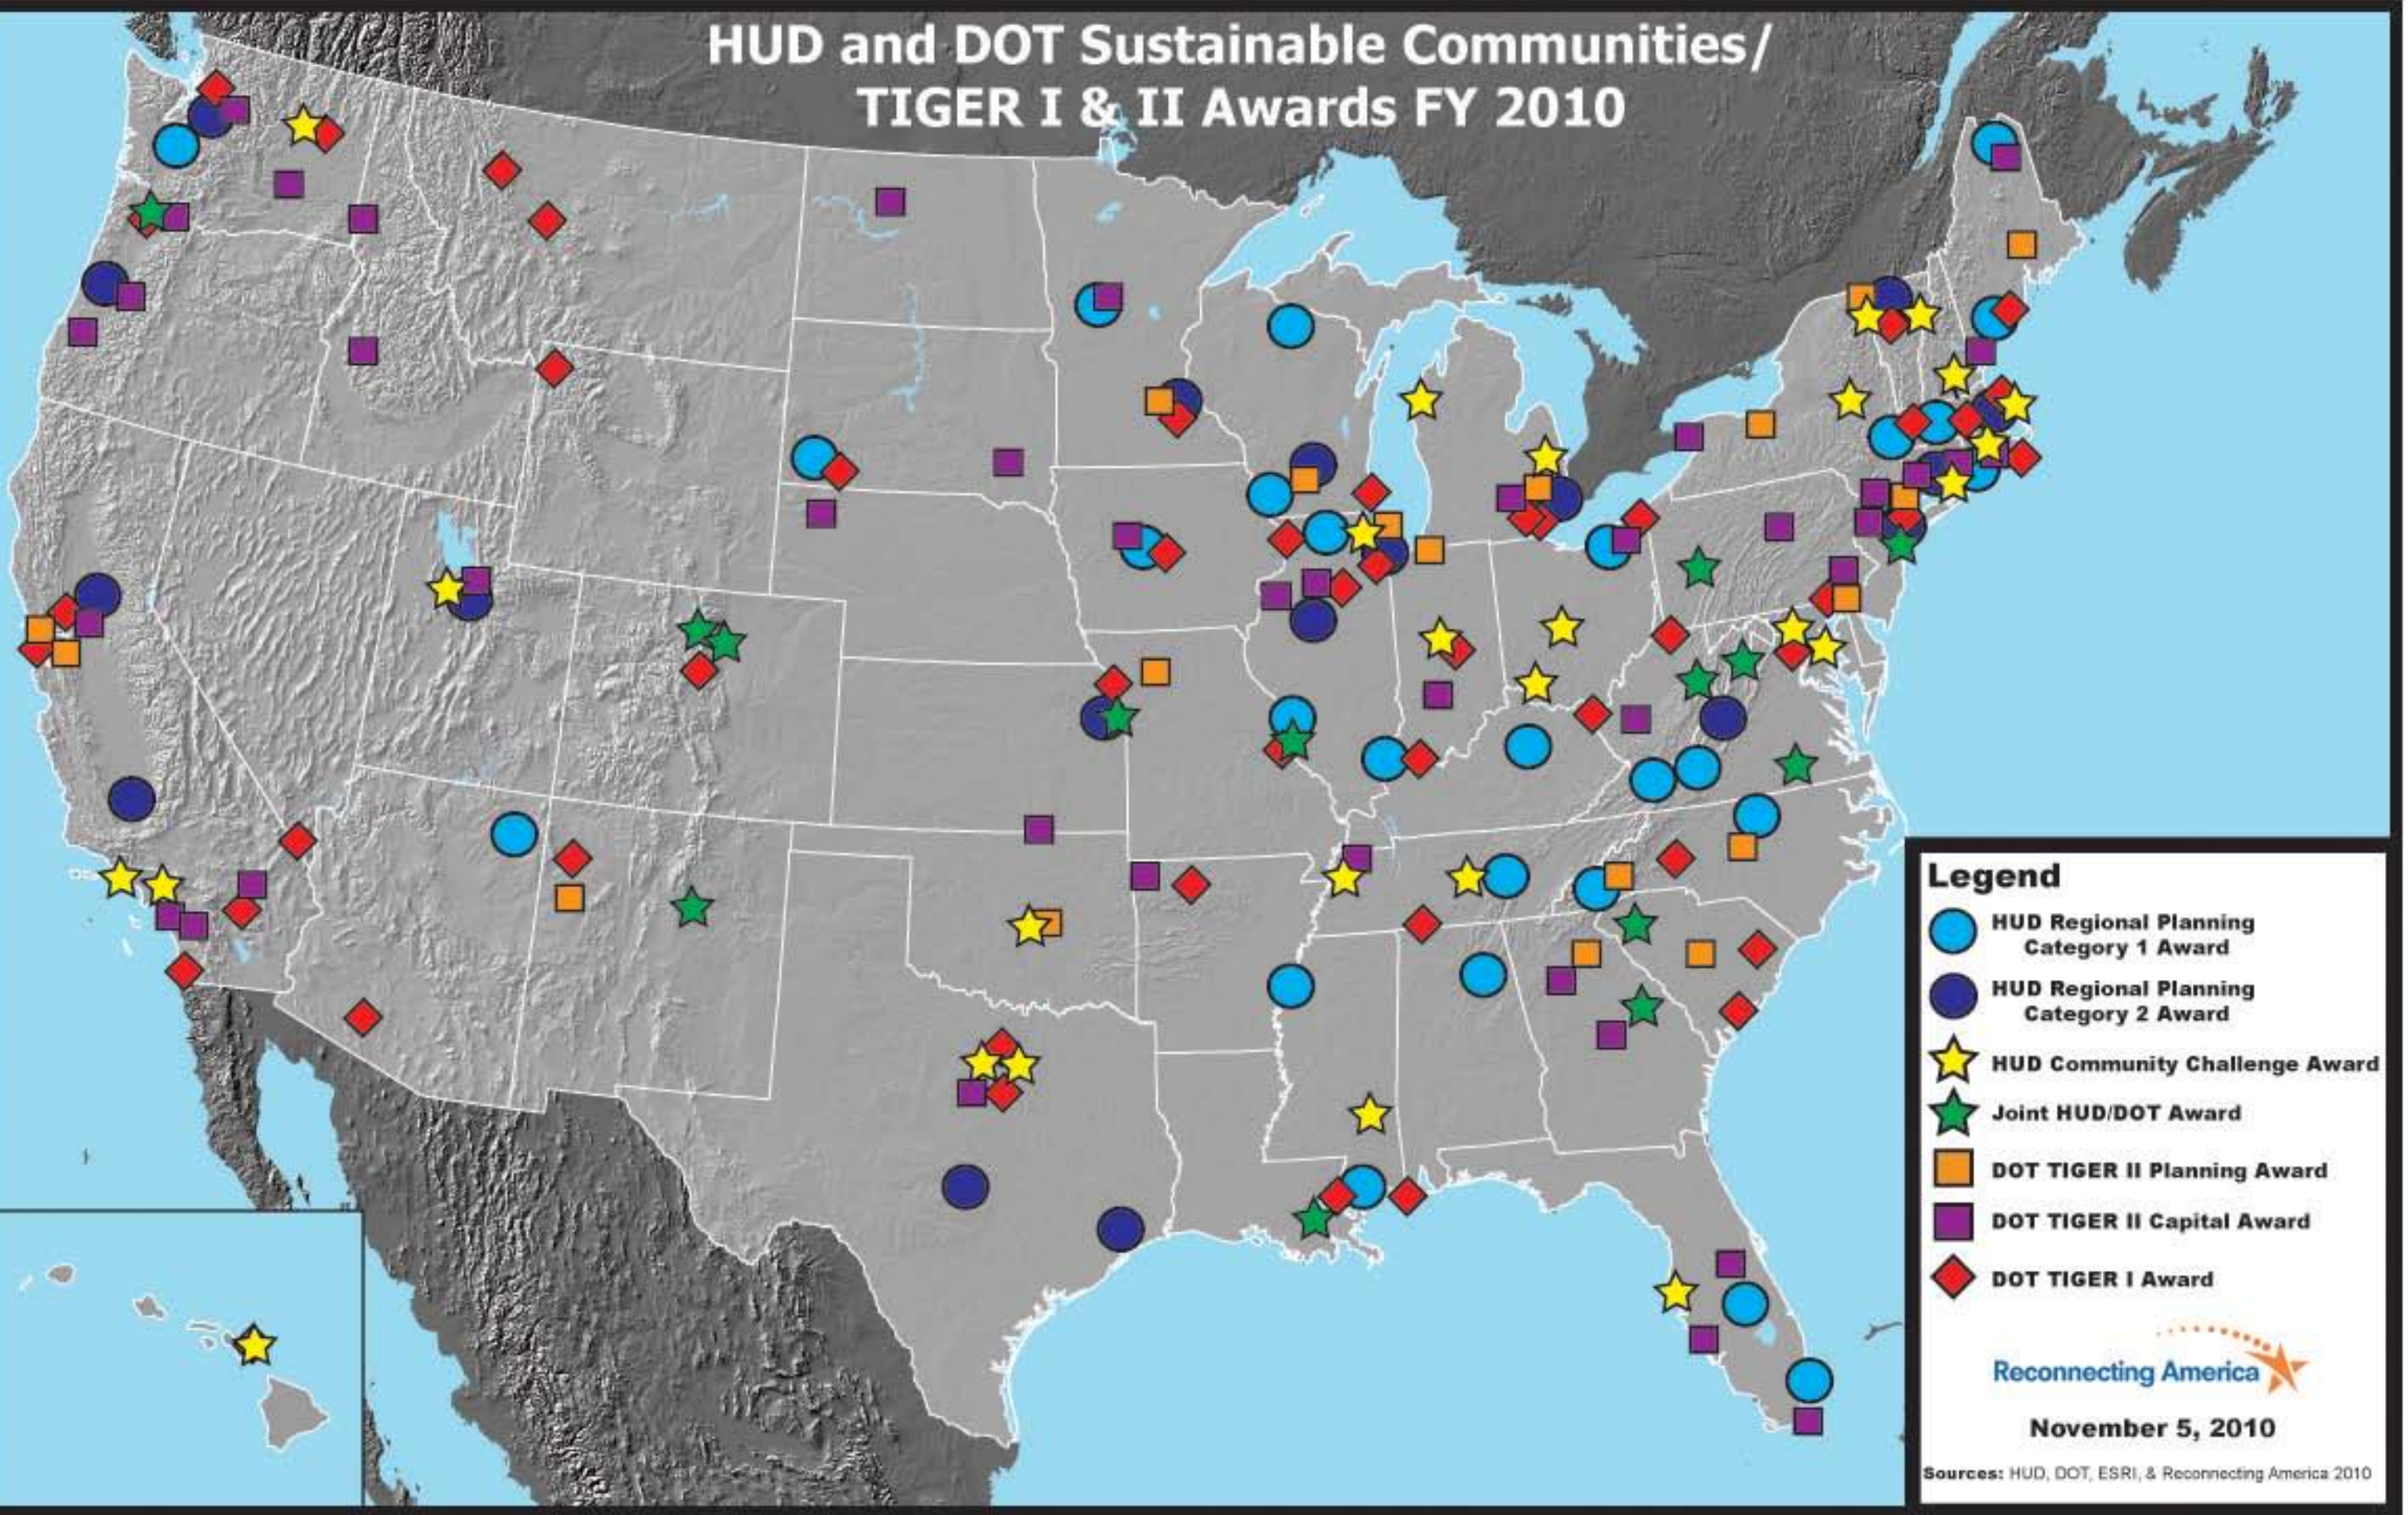

# HUD and DOT Sustainable Communities/ TIGER I & II Awards FY 2010

**Legend**

- HUD Regional Planning Category 1 Award
- HUD Regional Planning Category 2 Award
- ★ HUD Community Challenge Award
- ★ Joint HUD/DOT Award
- DOT TIGER II Planning Award
- DOT TIGER II Capital Award
- ◆ DOT TIGER I Award

  
**Reconnecting America**

**November 5, 2010**

Sources: HUD, DOT, ESRI, & Reconnecting America 2010

# HUD/DOT Sustainable Communities and TIGER II Planning Grants

- Legend**
- HUD Regional Planning Category 1 Award
  - HUD Regional Planning Category 2 Award
  - ★ HUD Community Challenge Award
  - ★ Joint HUD/DOT Award
  - DOT TIGER II Planning Award