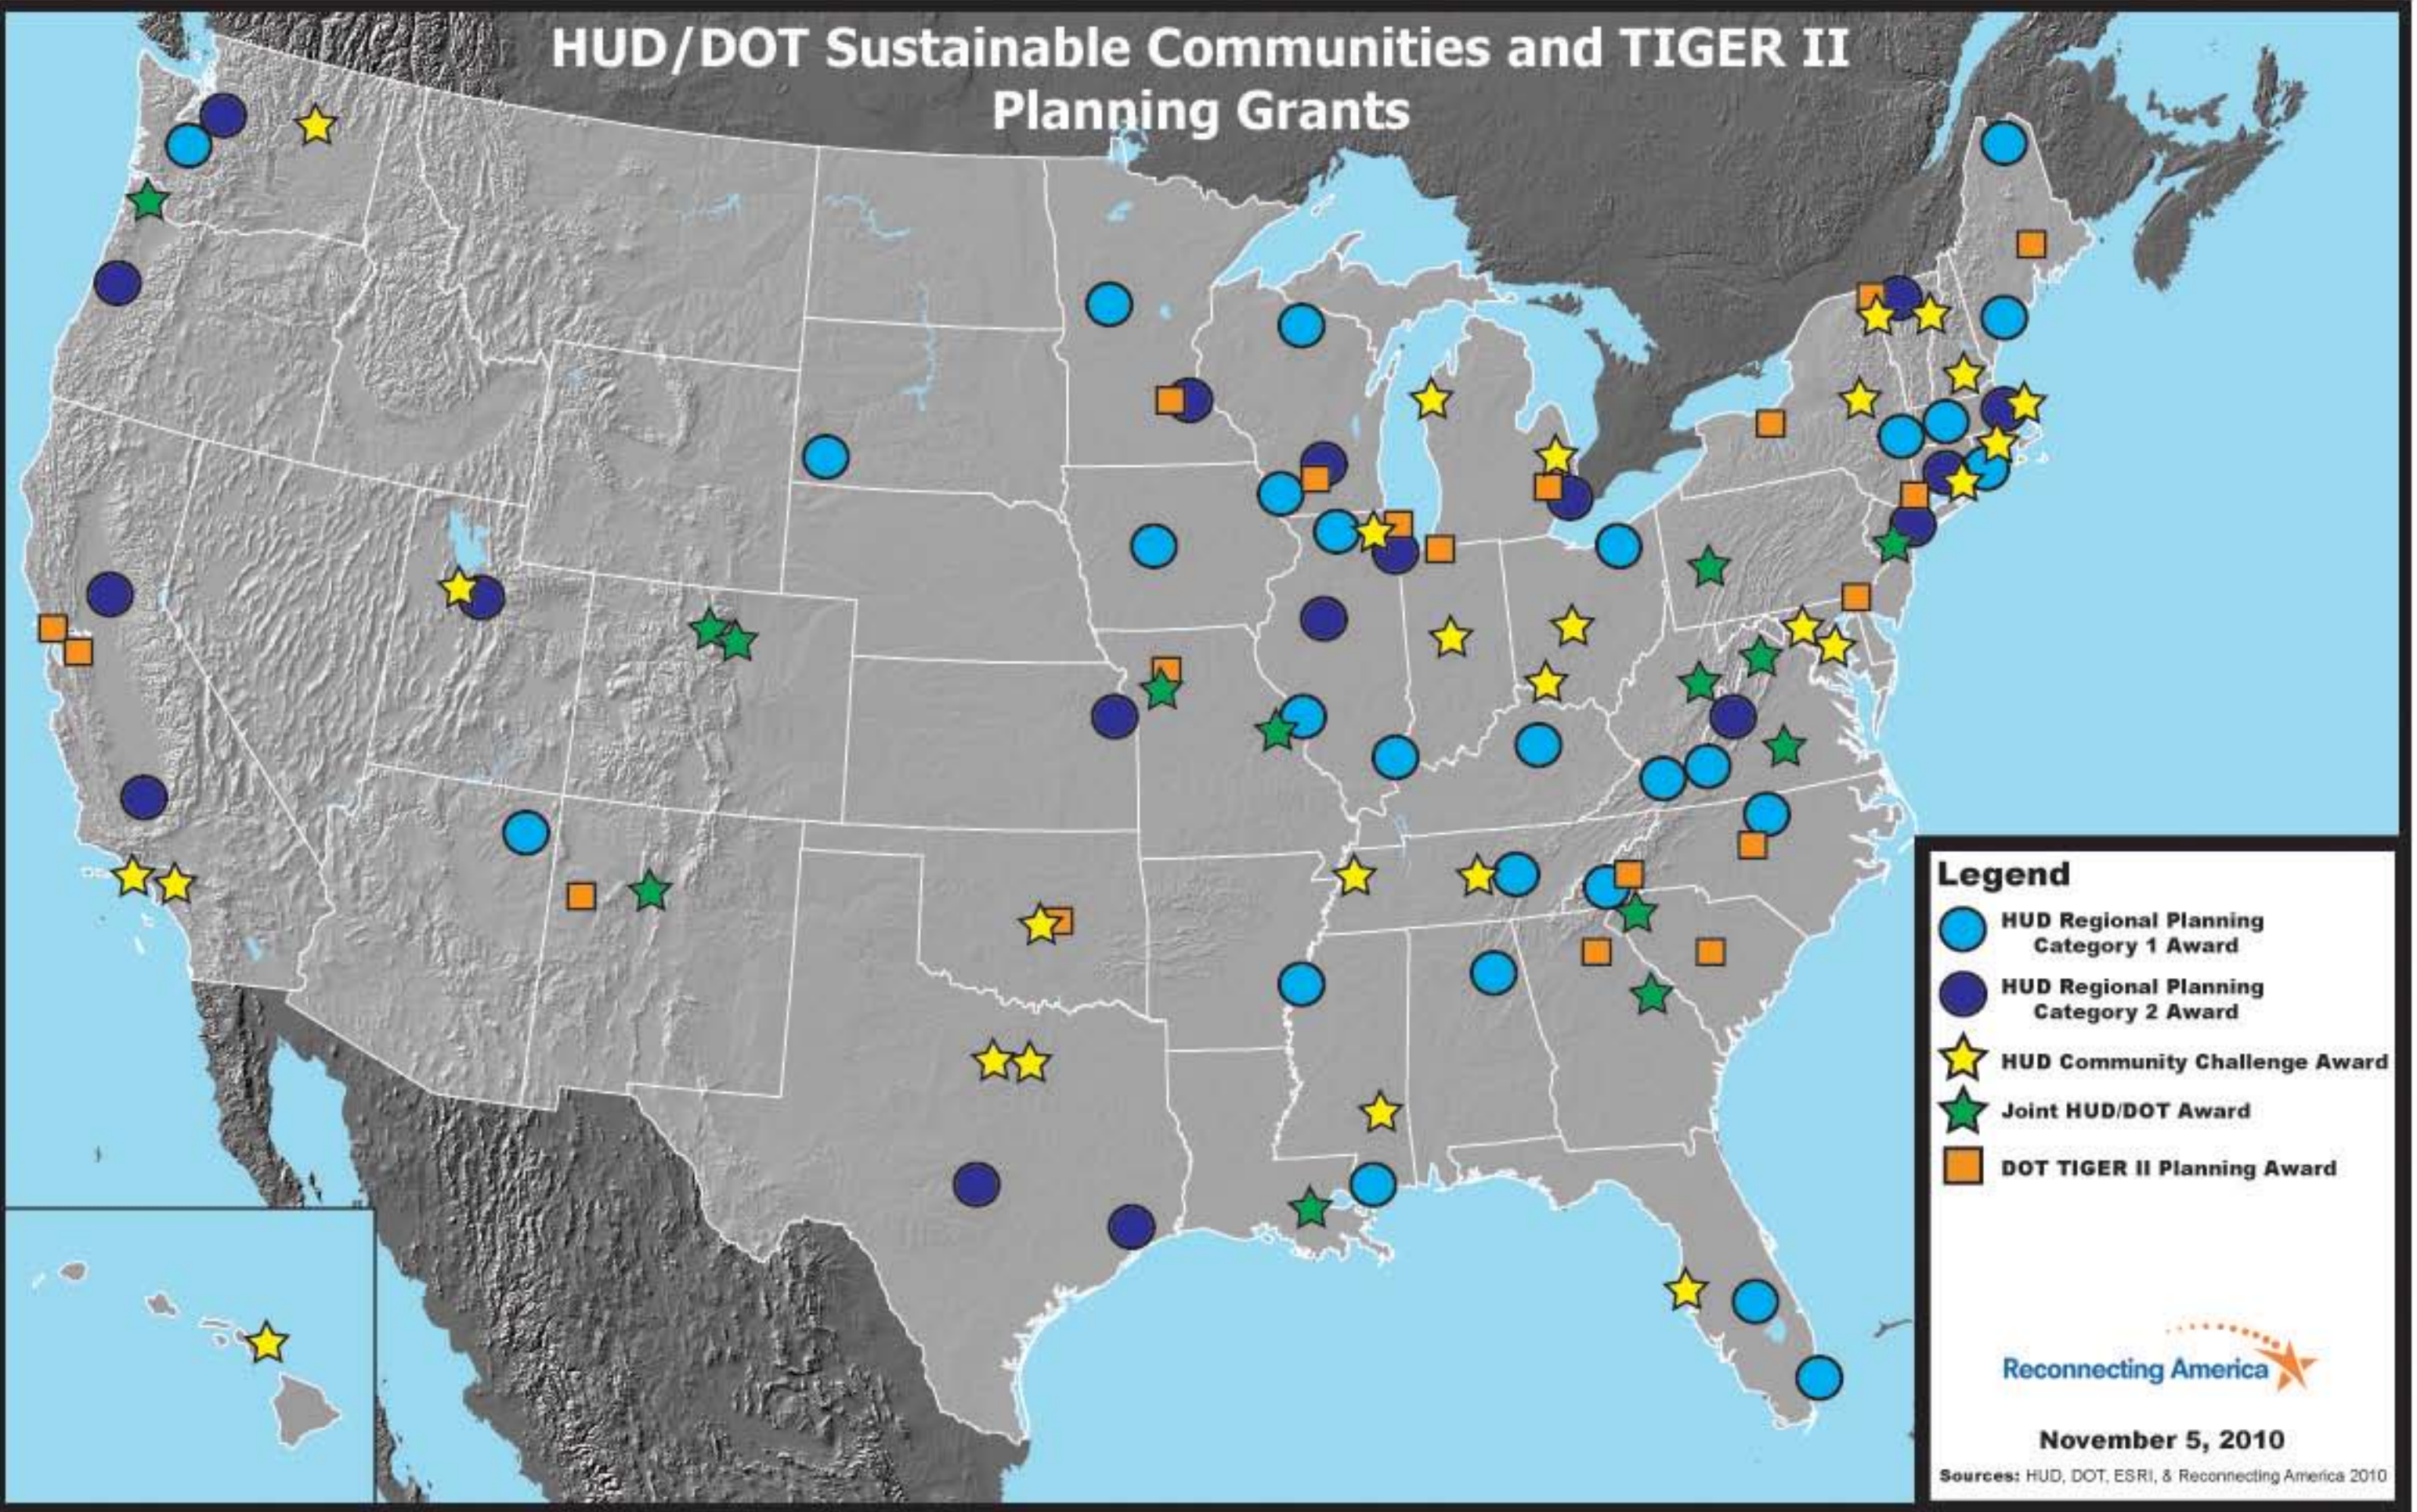

# HUD and DOT Sustainable Communities/ TIGER I & II Awards FY 2010

**Legend**

- HUD Regional Planning Category 1 Award
- HUD Regional Planning Category 2 Award
- ★ HUD Community Challenge Award
- ★ Joint HUD/DOT Award
- DOT TIGER II Planning Award
- DOT TIGER II Capital Award
- ◆ DOT TIGER I Award

  
**Reconnecting America**

**November 5, 2010**

Sources: HUD, DOT, ESRI, & Reconnecting America 2010

# HUD/DOT Sustainable Communities and TIGER II Planning Grants

- Legend**
- HUD Regional Planning Category 1 Award
  - HUD Regional Planning Category 2 Award
  - ★ HUD Community Challenge Award
  - ★ Joint HUD/DOT Award
  - DOT TIGER II Planning Award

November 5, 2010

Sources: HUD, DOT, ESRI, & Reconnecting America 2010