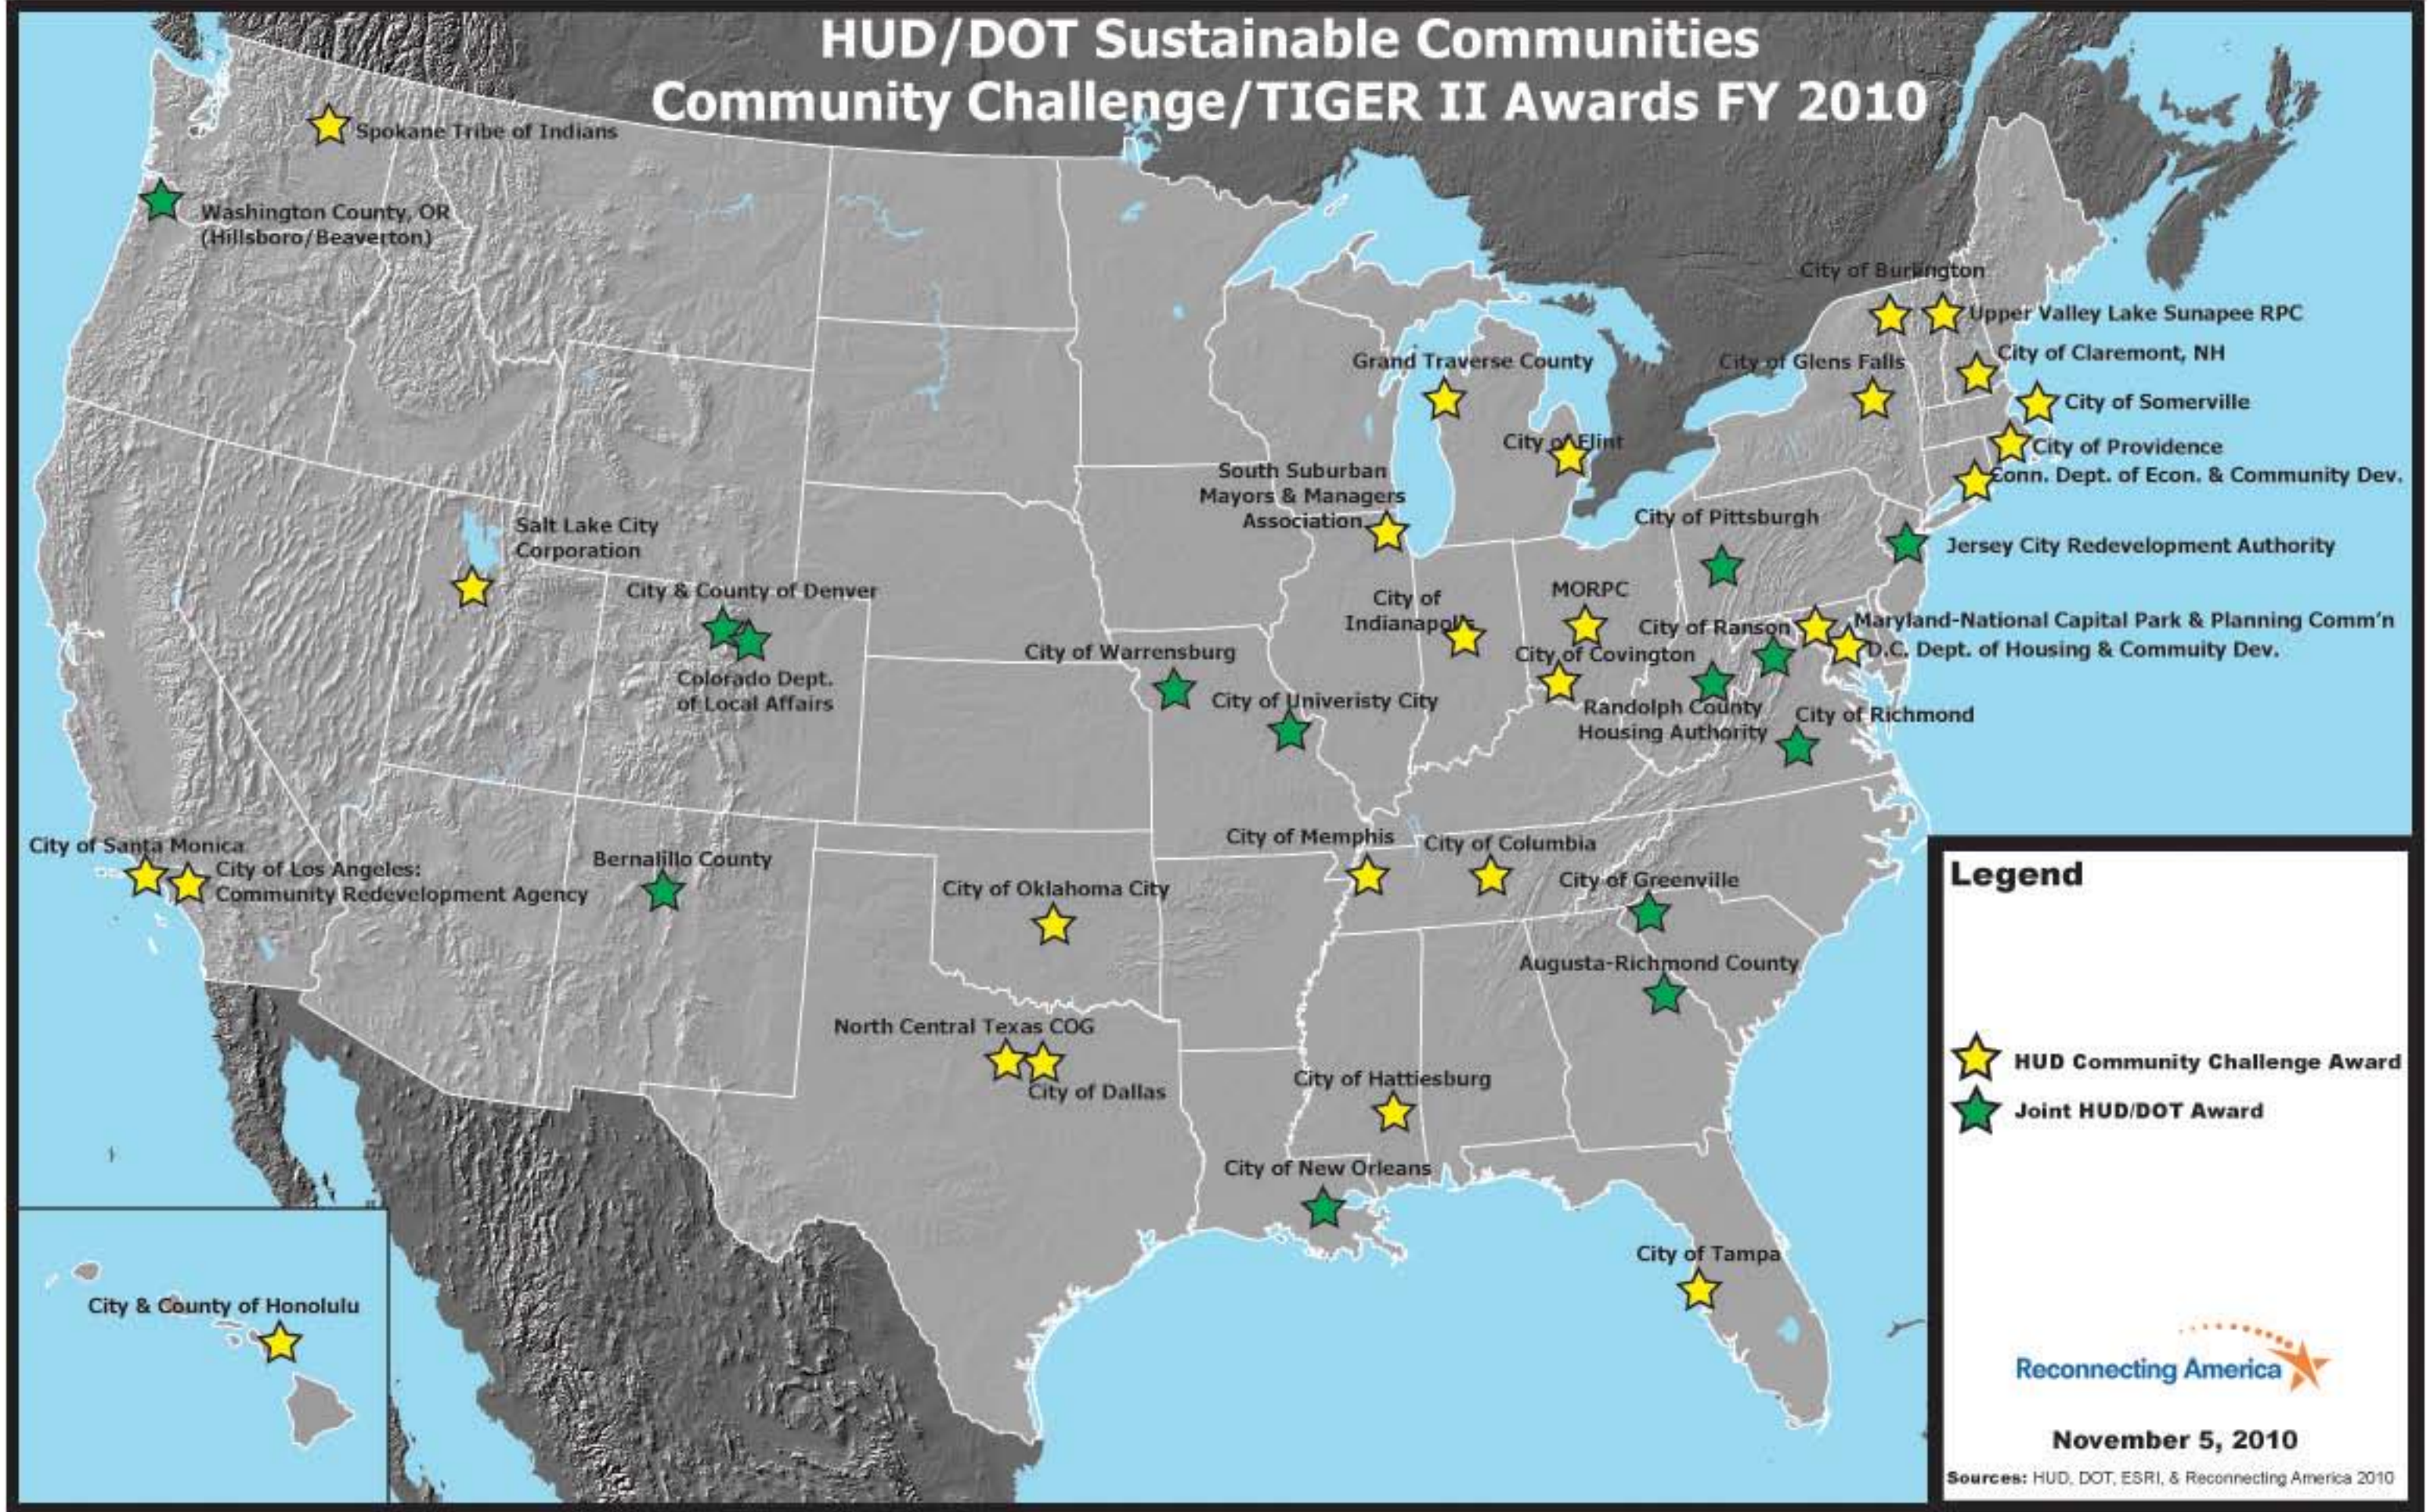

HUD/DOT Sustainable Communities Community Challenge/TIGER II Awards FY 2010

Legend

- ★ HUD Community Challenge Award
- ★ Joint HUD/DOT Award

November 5, 2010

Sources: HUD, DOT, ESRI, & Reconnecting America 2010