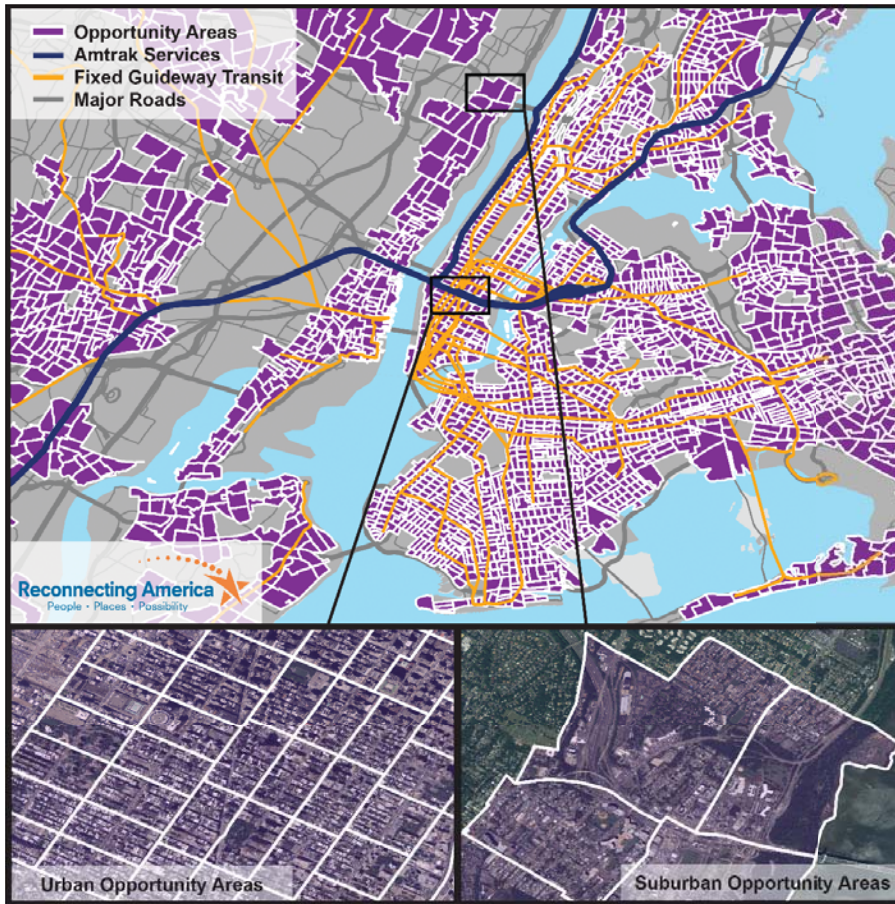

# New York

Population: **18,897,109**  
 Fixed Guideway Stations: **862**  
 Opportunity Areas: **2900**

## OPPORTUNITY AREA SCORECARD

How **New York** measures up against other metropolitan regions

**Living**  
 Managing growth & change, affordable housing  
**A**

**Working**  
 Employment density, multimodal access to jobs, quality of life  
**A**

**Moving**  
 Transportation choices, transit investments, bike and pedestrian  
**A**

**Thriving**  
 Health, education, crime, fresh food, parks, recreation, happiness  
**A**