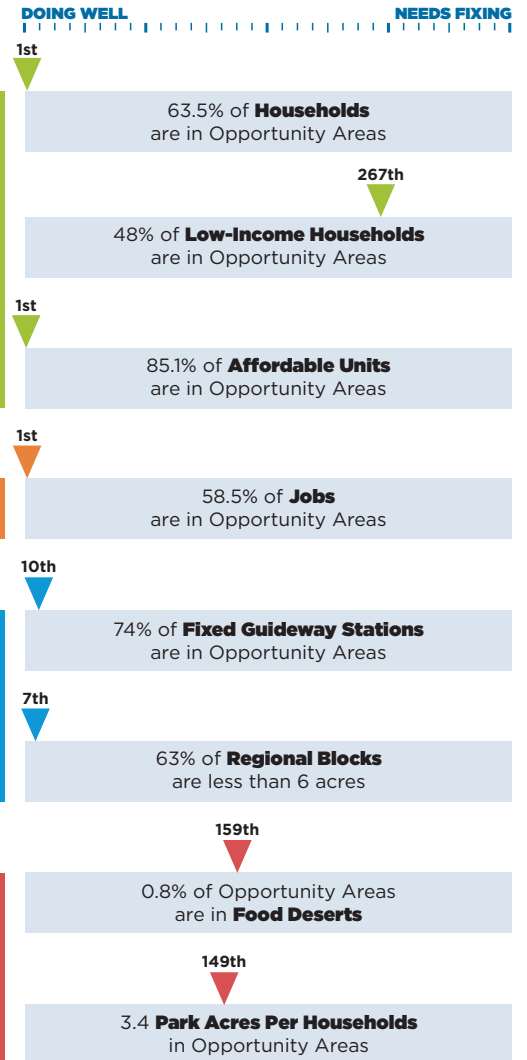

# New York

Population: **18,897,109**  
 Fixed Guideway Stations: **862**  
 Opportunity Areas: **2900**

## OPPORTUNITY AREA SCORECARD

How **New York** measures up against other metropolitan regions

**Living**  
 Managing growth & change, affordable housing  
**A**

**Working**  
 Employment density, multimodal access to jobs, quality of life  
**A**

**Moving**  
 Transportation choices, transit investments, bike and pedestrian  
**A**

**Thriving**  
 Health, education, crime, fresh food, parks, recreation, happiness  
**A**