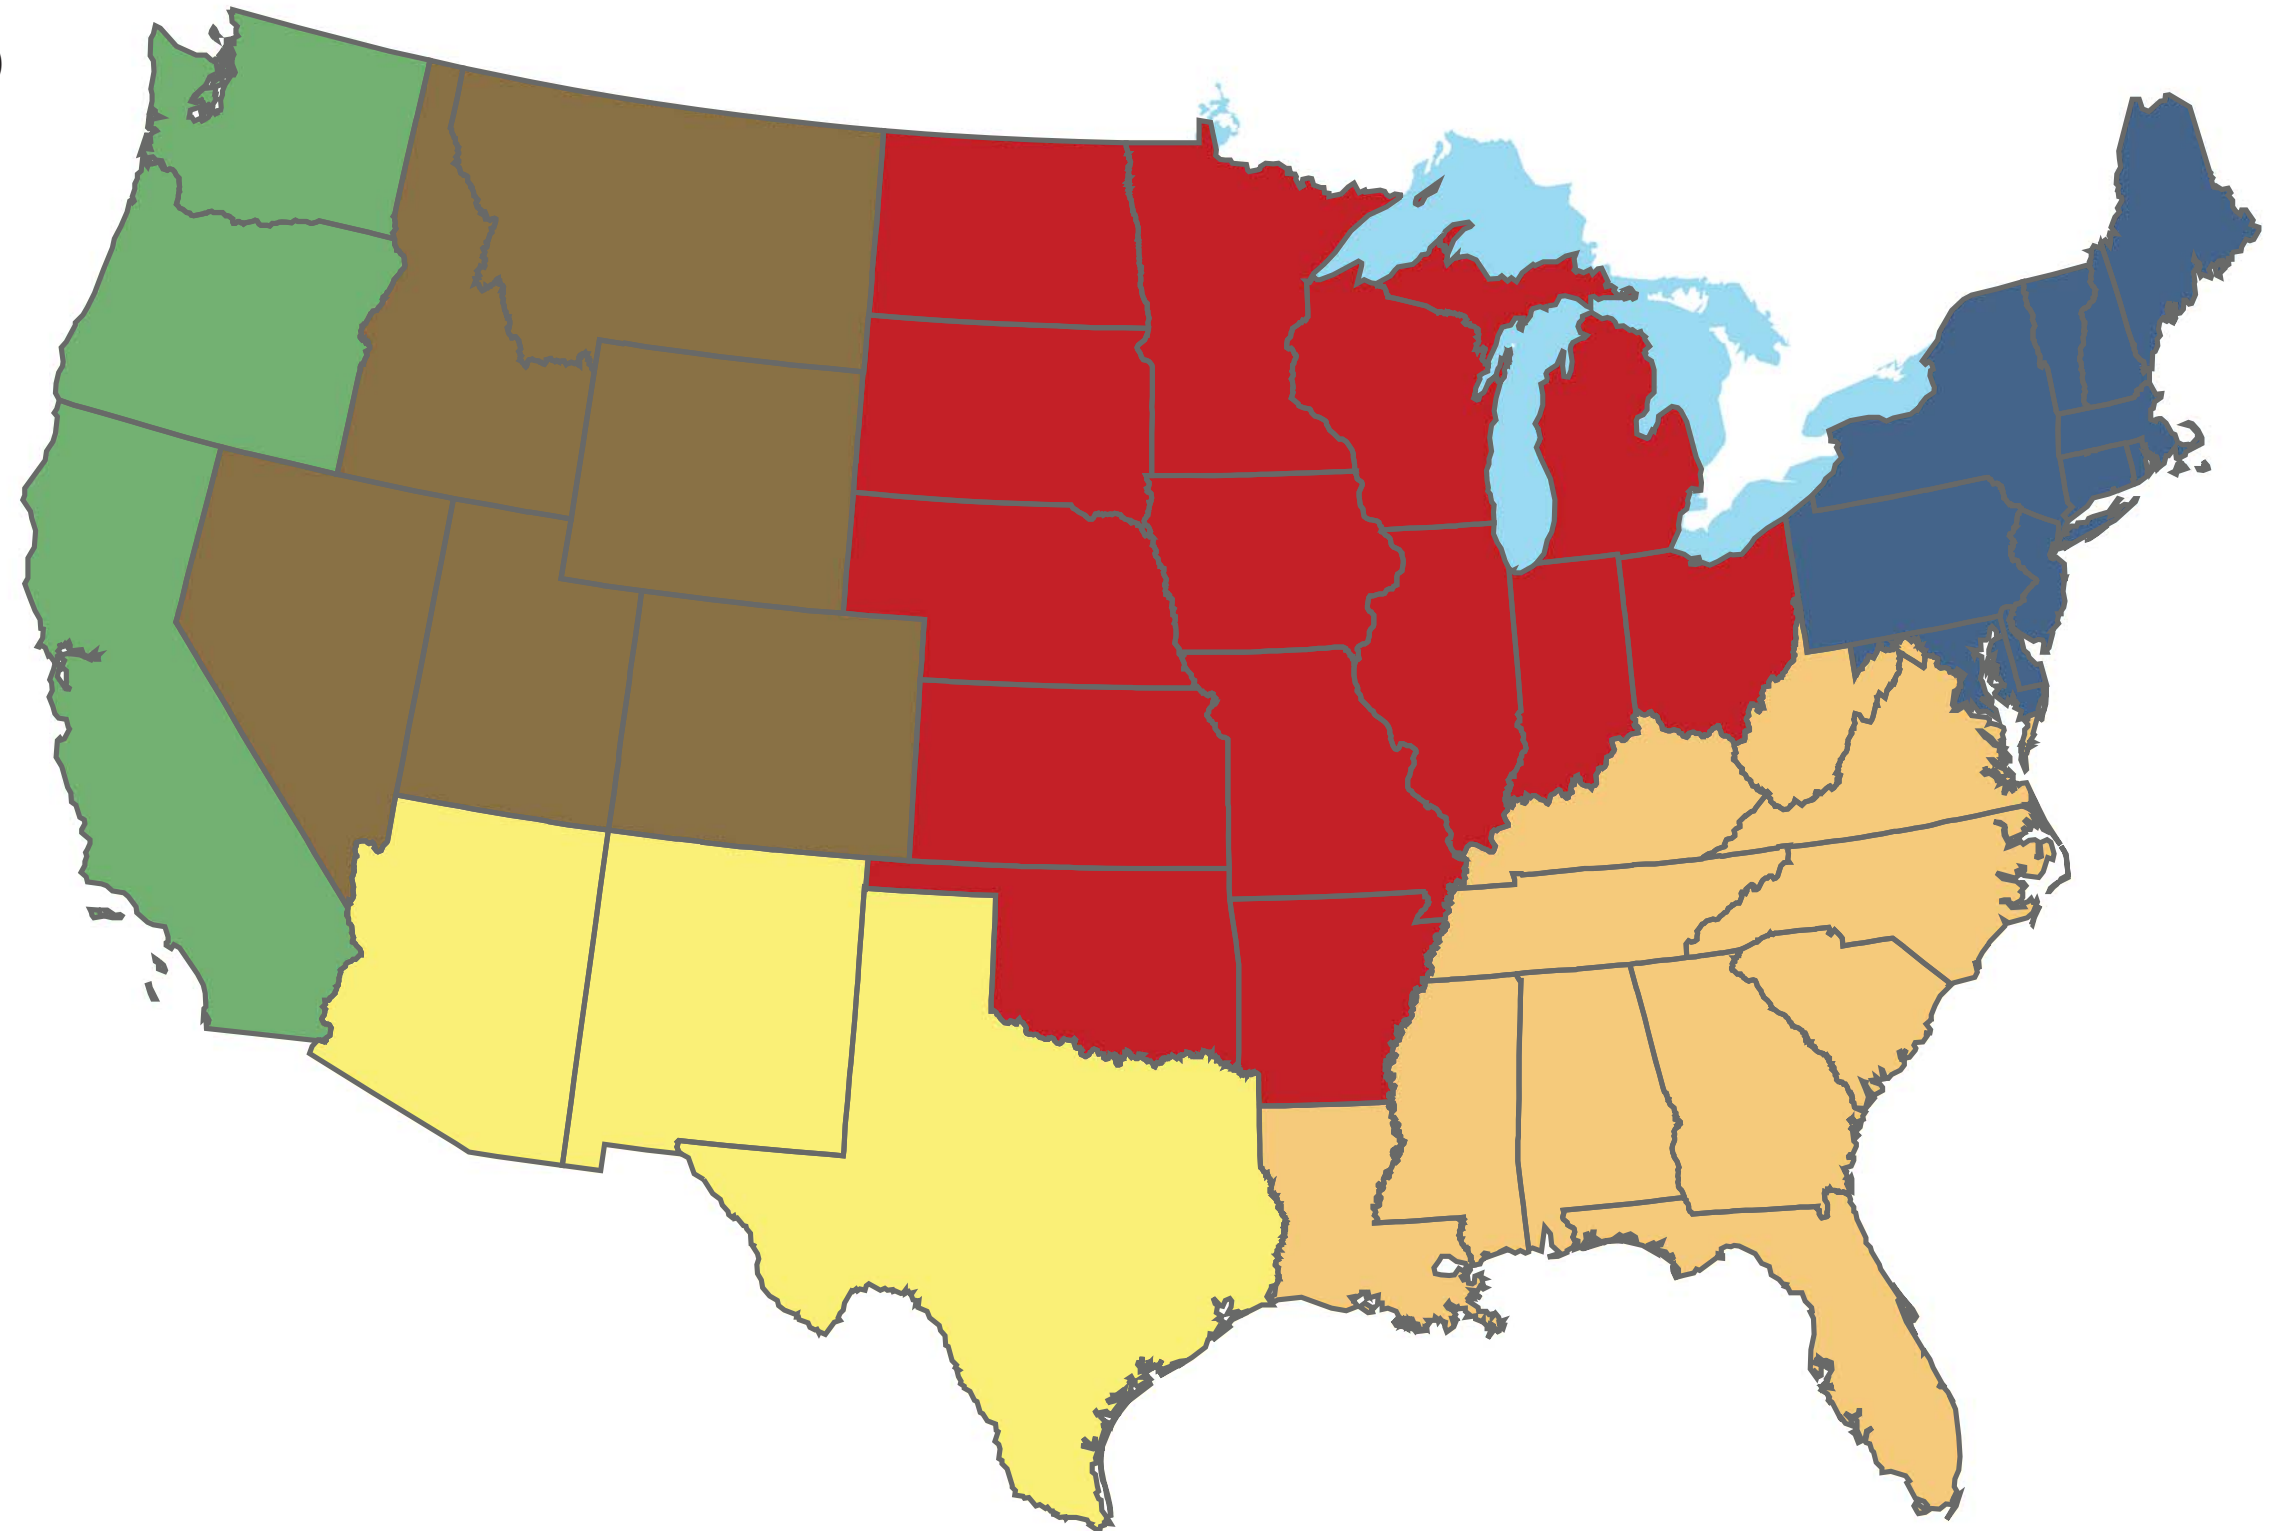

Regional Demand (Millions)

Midwest	\$23,284
Mountain West	\$11,891
Northeast	\$76,745
South	\$48,018
Southwest	\$19,079
West	\$53,582

Reconnecting America

National Demand for Transit Expansion